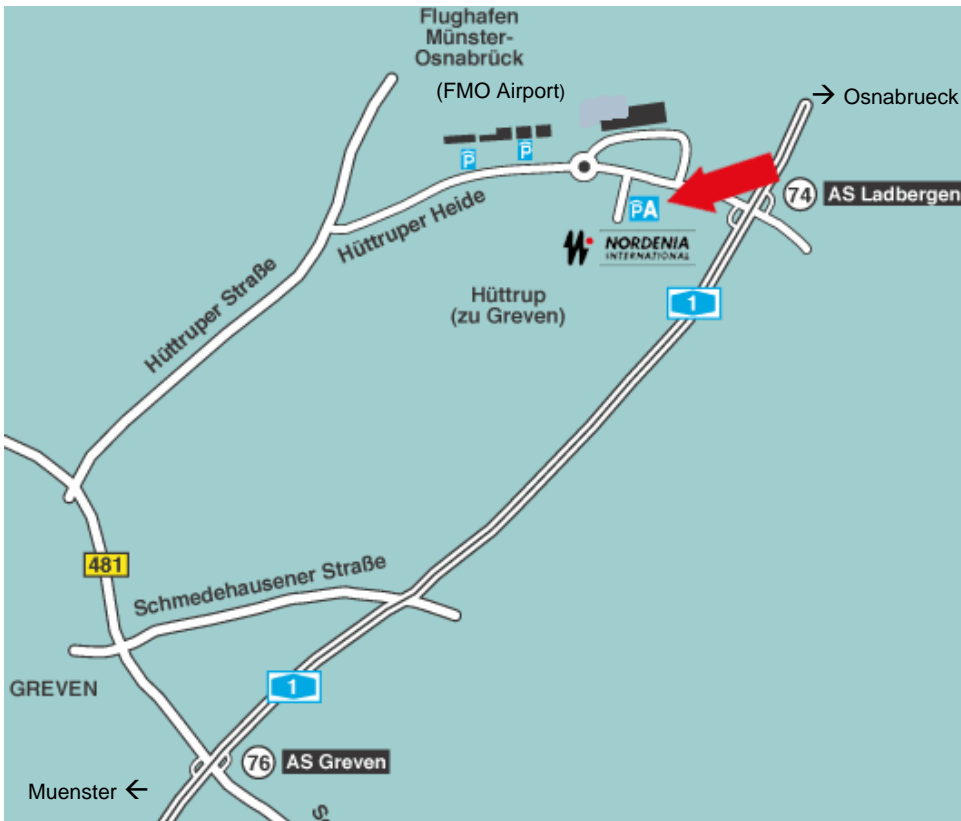

**NORDENIA  
INTERNATIONAL**

## The way to our company

The office of NORDENIA INTERNATIONAL AG is the Airport-Center at the Muenster–Osnabrueck airport (FMO). It is easy to get to NORDENIA from all directions. The airport is located between Muenster and Osnabrueck, well situated near the motorway A1.

Motorway exits:

**from the north (Bremen/Osnabrueck): please take the exit Ladbergen (No. 74)**  
**from the south (Dortmund/Muenster): please take the exit Greven (No. 76)**

Then follow the signs to the Muenster-Osnabrueck airport (FMO).

Our office is located directly opposite the terminal. Please see the illustration below:

At the airport ground please go to the multi-store park PA. Please park your car on the 4<sup>th</sup> floor. On the stairs you will find the entrance to the reception of NORDENIA INTERNATIONAL AG.