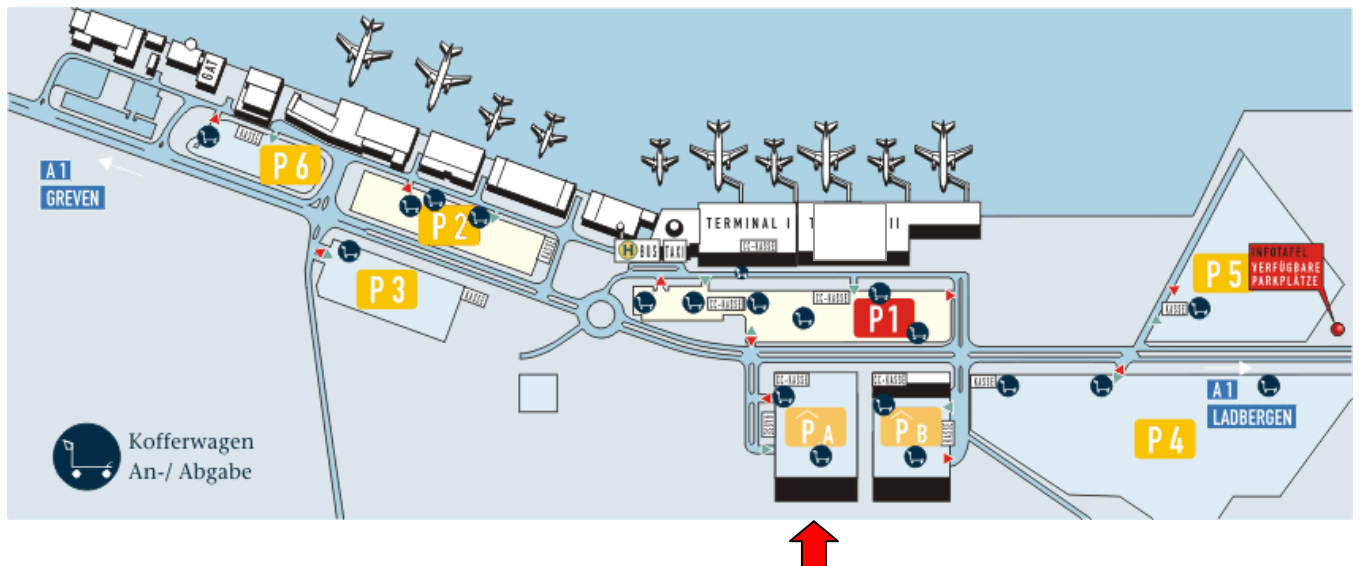

## The way to our company

The office of NORDENIA INTERNATIONAL AG is the Airport-Center at the Muenster–Osnabrueck airport (FMO). It is easy to get to NORDENIA from all directions. The airport is located between Muenster and Osnabrueck, well situated near the motorway A1.

Motorway exits:

**from the north (Bremen/Osnabrueck): please take the exit Ladbergen (No. 74)**  
**from the south (Dortmund/Muenster): please take the exit Greven (No. 76)**

Then follow the signs to the Muenster-Osnabrueck airport (FMO).

Our office is located directly opposite the terminal. Please see the illustration below:

At the airport ground please go to the multi-store park PA. Please park your car on the 4<sup>th</sup> floor. On the stairs you will find the entrance to the reception of NORDENIA INTERNATIONAL AG.